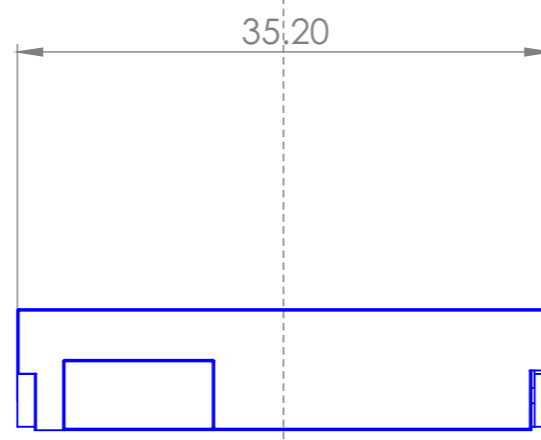

Side-2 View

Isometric View

Front view  
(IR LED side)

Back view  
(Wire side)

Top View

Side-1 View

Title:-	bioVibez - IR Door sensor		
Model no:-	IRD-DC12-CH1	Date:-	18/05/2022
Dwg.:-	IrDoorSenFinal.SLDDRW		
Custom Logics Pvt Ltd - Mumbai - India			