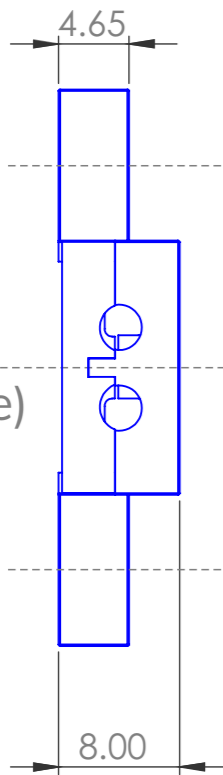

Side-2 View

Isometric View

Front view  
(IR LED side)

Back view  
(Wire side)

Top View

Side-1 View

Title:-	bioVibez - IR Door sensor		
Model no:-	IRD-DC12-CH1	Date:-	18/05/2022
Dwg.:-	IrDoorSenFinal.SLDDRW		
Custom Logics Pvt Ltd - Mumbai - India			