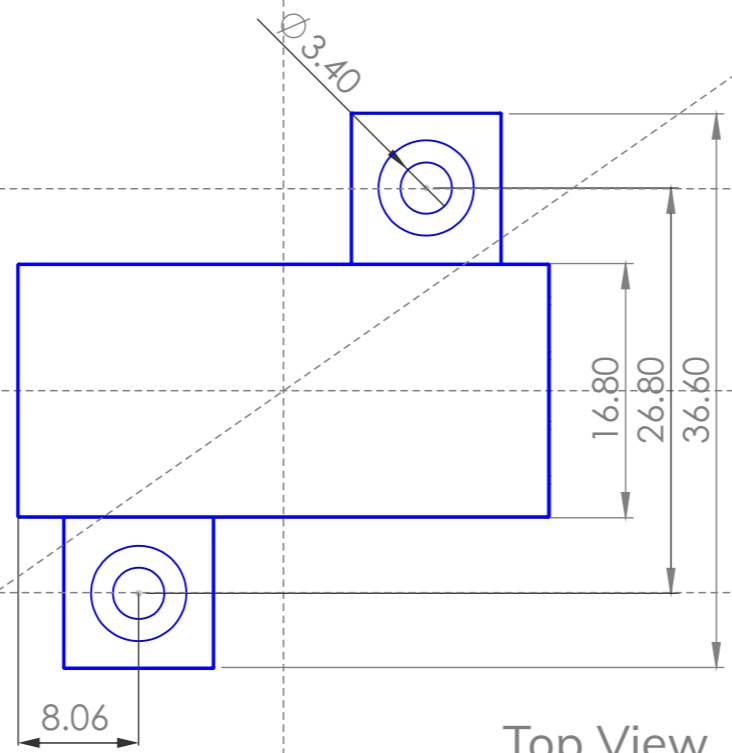

Side-2 View

Isometric View

Front view  
(IR LED side)

Back view  
(Wire side)

Top View

Side-1 View

Title:-	bioVibez - IR Door sensor		
Model no:-	IRD-DC12-CH1	Date:-	18/05/2022
Dwg.:-	IrDoorSenFinal.SLDDRW		
Custom Logics Pvt Ltd - Mumbai - India			